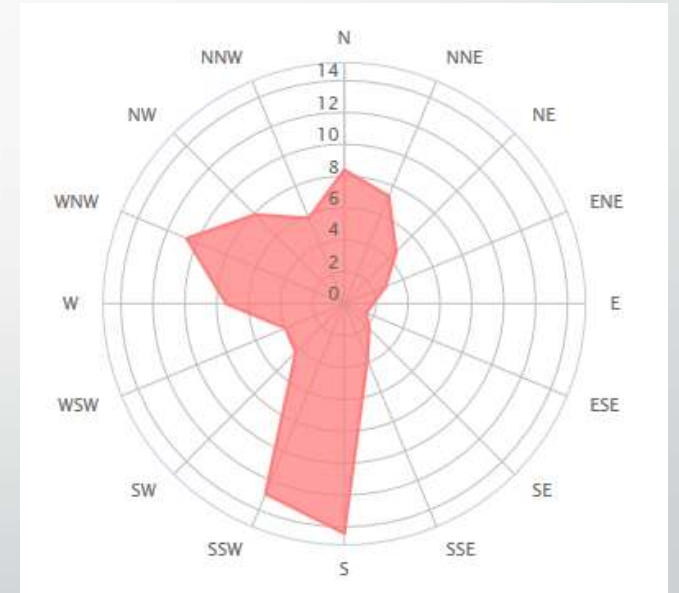

Sailing Site and Wind Statistics