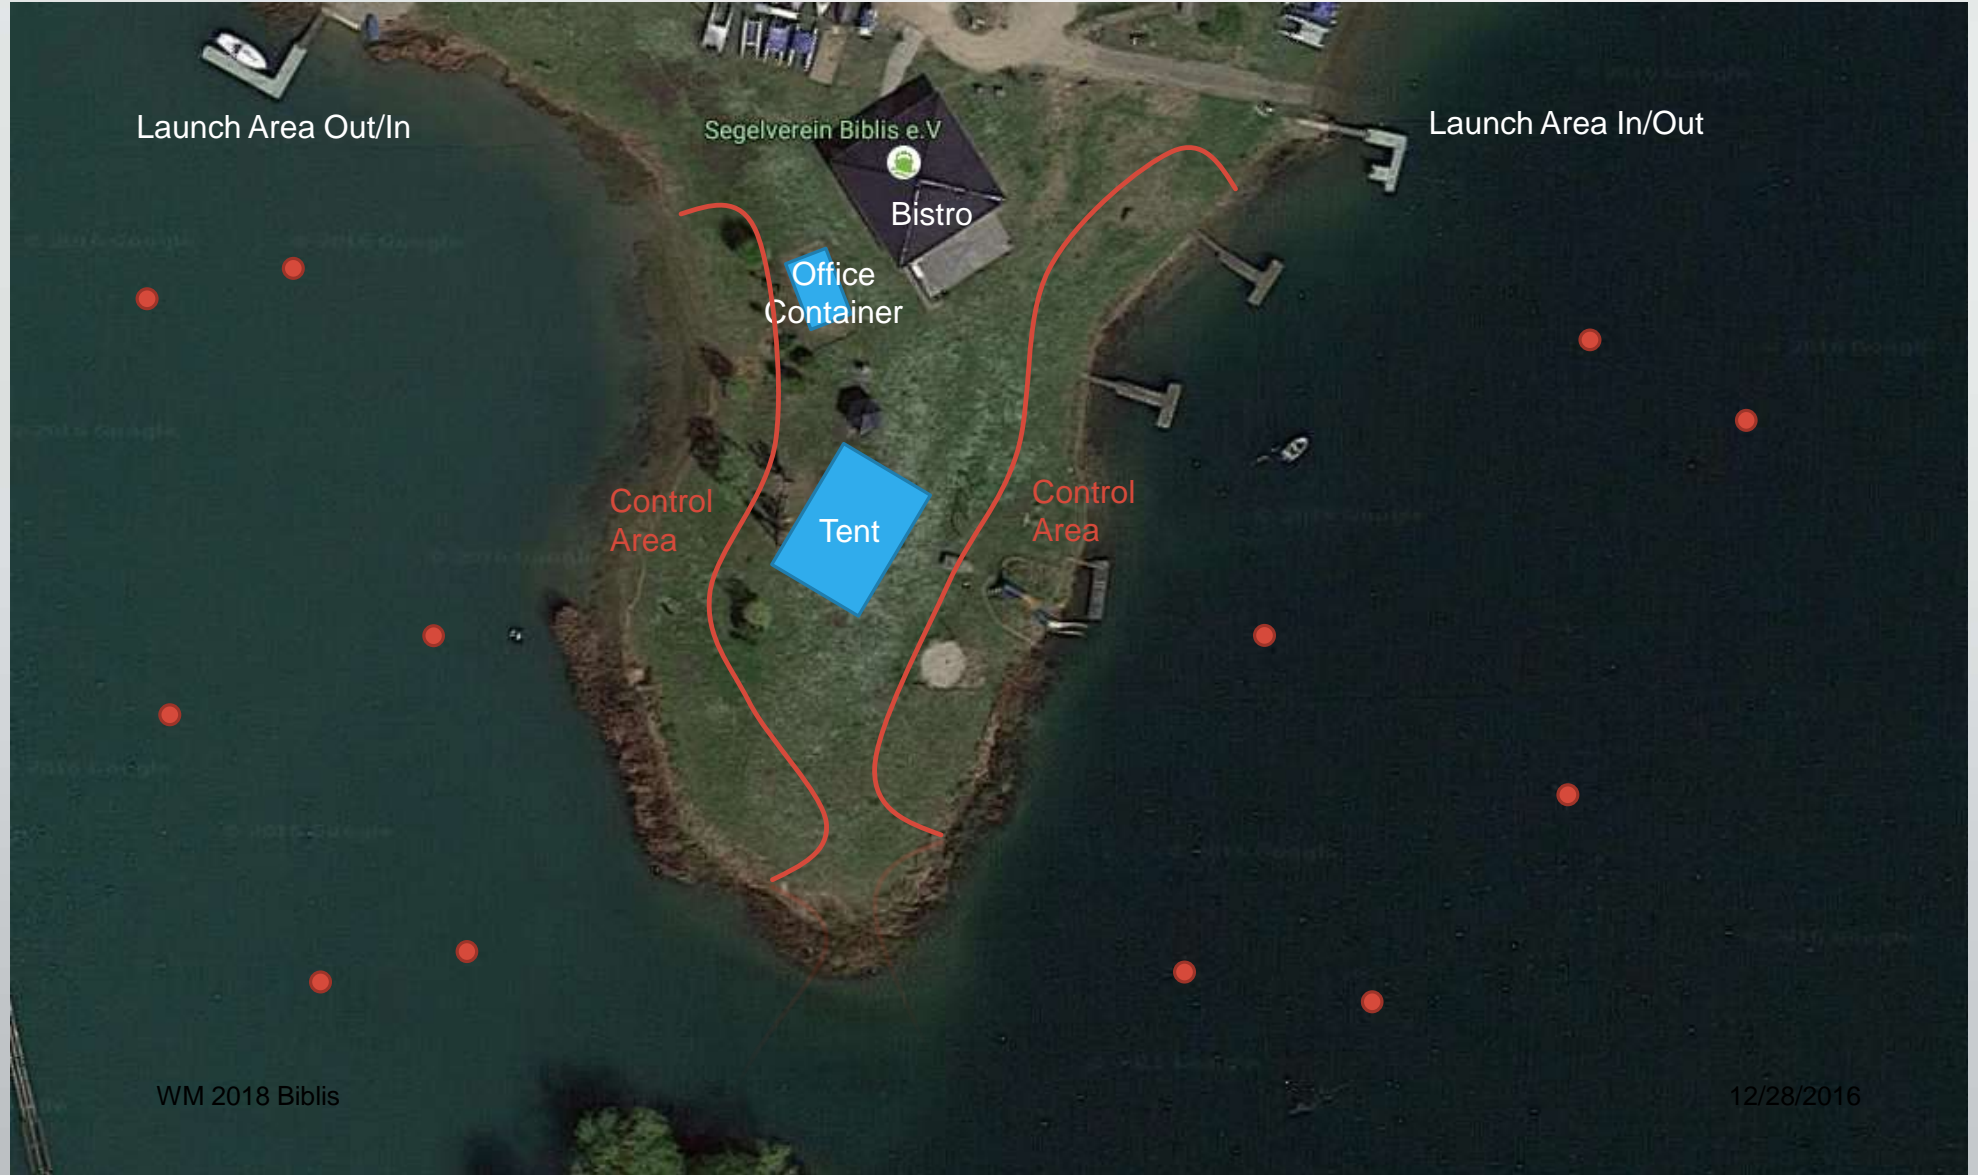

Event Schedule

Tuesday May 22nd – Friday June 1st, 2018

- Tue 22. – Wed 23.05.: Arrival and Measurement 10R und M
- Wed 23.05.: Opening Dinner 10R
- Thu 24. – Sat 26.05.: 10R Championship Races
parallel arrival and measurement Marblehead
- Sun 27.05.: Prize giving & closing dinner 10R + opening dinner M
- Mon 28. – Fri 01.06.: Marblehead Championship Races
- Fri 01.06.: Prize giving and closing dinner

Sailing Site and Wind Statistics

Sailing Site

WM 2018 Biblis

Sailing Site Overview courses

**18th World Championship
Marblehead Class
Biblis - Germany
May 27 - June 01 2018**

**9th World Championship
10R Ten Rater Class
Biblis - Germany
22-27 May 2018**